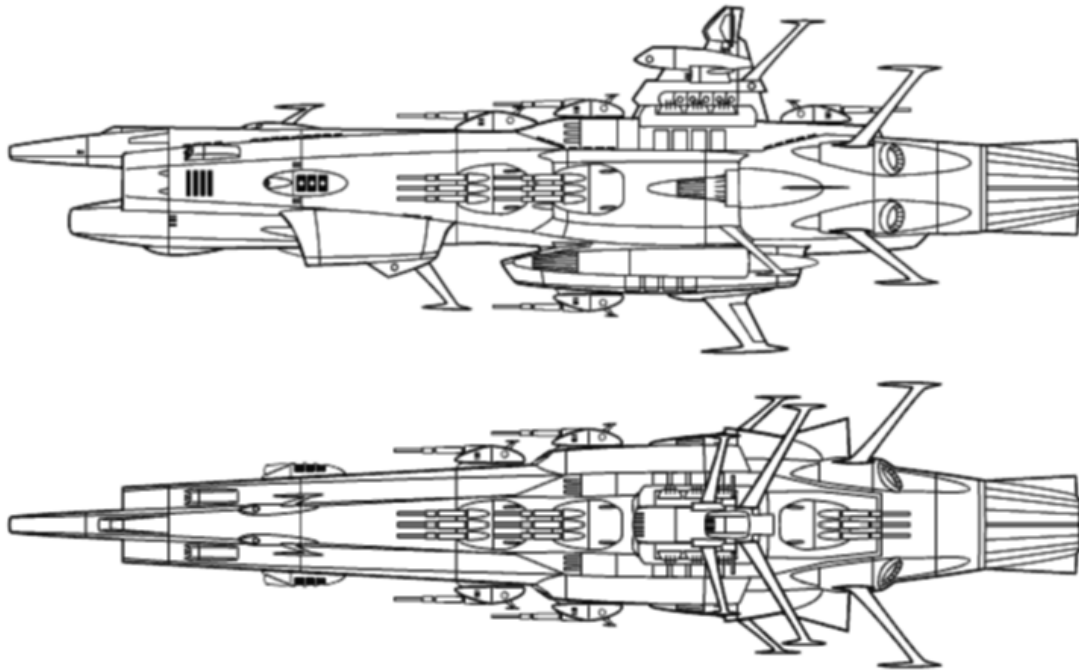

SPACE BATTLESHIP (SBB) ORION - PROTOTYPE

Star Blazers Fleet Battle System Website: <http://members.aol.com/neghvar2/index.htm>
Yamato Mechanics: <http://www.ryucom.ne.jp/users/mithos/yamato/>

Class: ORION
Vessel: Virginia
Race: Earth
Launched: 2202
Length: 275 m
Beam: 66.2 m
Height: 80 m
Mass: 118,000 tons
Crew: 90
(Officers): 15
(Enlisted): 75

Armament:

Special: (1) wide energizing beam wave motion cannon improved type 25 (bow)

Main Battery: (3) x 3 barrelled heavy shock cannon turrets (ventral - 2 forward, 1 aft)
(1) x 3 barrelled heavy shock cannon turrets (dorsal - 1 forward)
(2) x 3 barrelled heavy shock cannon turrets (port - 2 forward)
(2) x 3 barrelled heavy shock cannon turrets (starboard - 2 forward)

Bridge: (8) x 3 barrelled rapid fire ABC pulse laser turrets (3 port, 3 starboard, 2 aft)

Hull: (6) casemated lateral energy cannons (3 port, 3 starboard)
(2) bow torpedo launchers (T1) (1 port, 1 starboard)
(2) x 4 light missile launchers (M2) (1 port, 1 starboard)
(2) x 3 light missile launchers (M2) (1 port, 1 starboard)