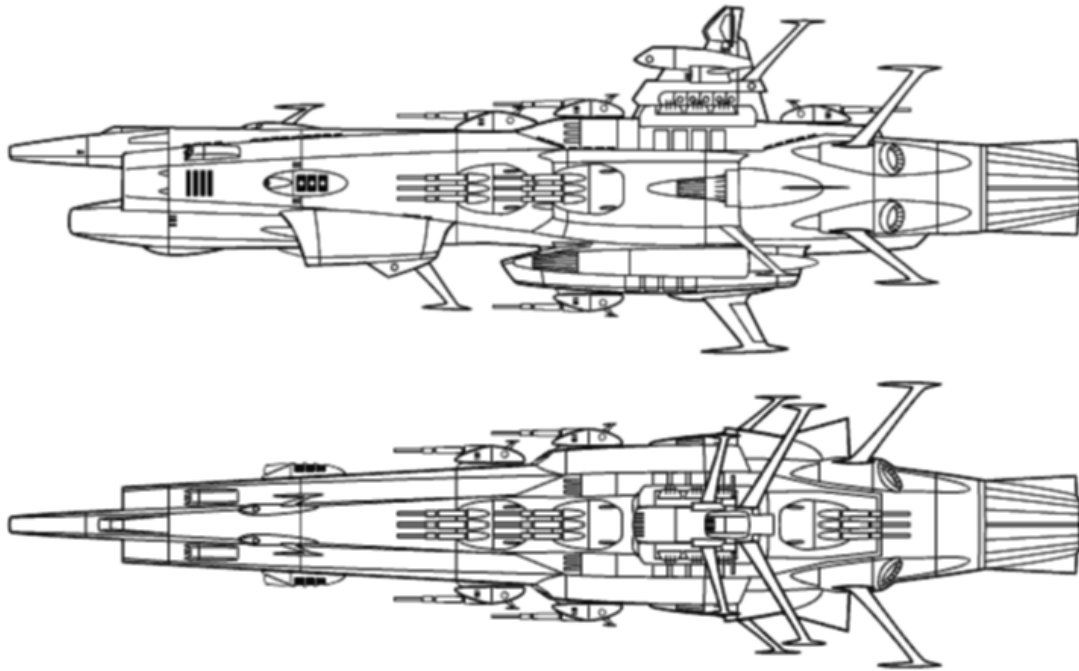

SPACE BATTLESHIP (SBB) ORION - PROTOTYPE

Star Blazers Fleet Battle System Website: <http://members.aol.com/neghvar2/index.htm>
 Yamato Mechanics: <http://www.ryucom.ne.jp/users/mithos/yamato/>

Class: ORION
Vessel: Virginia
Race: Earth
Launched: 2202
Length: 275 m
Beam: 66.2 m
Height: 80 m
Mass: 118,000 tons
Crew: 90
(Officers): 15
(Enlisted): 75

Armament:

Special: (1) wide energizing beam wave motion cannon improved type 25 (bow)

Main Battery: (3) x 3 barrelled heavy shock cannon turrets (ventral - 2 forward, 1 aft)
 (1) x 3 barrelled heavy shock cannon turrets (dorsal - 1 forward)
 (2) x 3 barrelled heavy shock cannon turrets (port - 2 forward)
 (2) x 3 barrelled heavy shock cannon turrets (starboard - 2 forward)

Bridge: (8) x 3 barrelled rapid fire ABC pulse laser turrets (3 port, 3 starboard, 2 aft)

Hull: (6) casemated lateral energy cannons (3 port, 3 starboard)
 (2) bow torpedo launchers (T1) (1 port, 1 starboard)
 (2) x 4 light missile launchers (M2) (1 port, 1 starboard)
 (2) x 3 light missile launchers (M2) (1 port, 1 starboard)