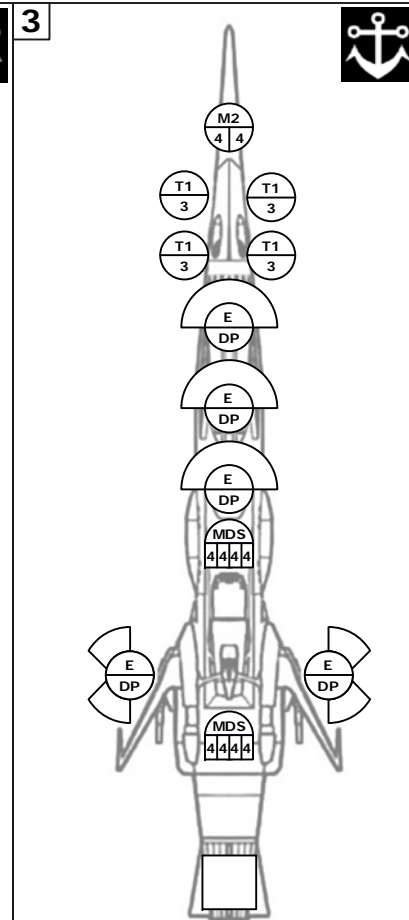

LIGHT SHOCK CANNON

E	SAME HEX 70%	SHORT 50%	MEDIUM 30%	LONG 20%
0	1-3	4-6	7-9	
1D8	7	1D6	6	1D4

LIGHT SHOCK CANNON / DP MODE

E/DP	SAME HEX 40%	SHORT 30%	MEDIUM 20%	LONG 10%
0	1-3	4-6	7-9	
1 DIE ROLL PER EVERY 2 BATTERIES 1D4				

HULL

1
1
1
2
2
E

SHIP SYSTEMS

SPACE DEFENSE SYSTEMS

HULL

1
1
1
2
2
E

SHIP SYSTEMS

SPACE DEFENSE SYSTEMS