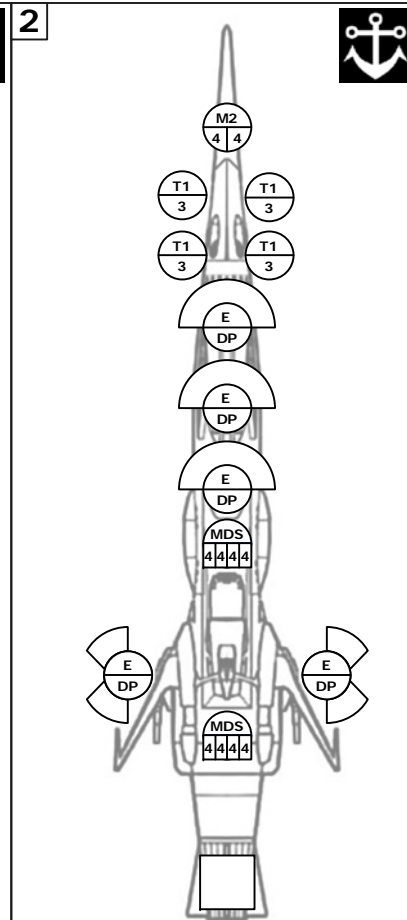

MOVEMENT LOG

	TURN 1	TURN 2	TURN 3	TURN 4	TURN 5	TURN 6	TURN 7	TURN 8	TURN 9	TURN 10
1										
2										
3										

WARSHIP DATA

WARSHIP CLASS	2	WARSHIP CLASS WEAPON SYSTEM FIRING CAPABILITIES	1
POWER RATING FACTOR	6	TACTICAL WARP COST	10
STRATEGIC WARP COST	20	TURN MODE	
CURRENT SPEED	1-6	REQUIRED MOVEMENT	1 HEX
TURNING COST	.5 PRF	SIDESLIP COST	1.0 PRF
7-12	2 HEXES	.5 PRF	1.0 PRF

MINE SWEEPING SYSTEM - TYPE 1

MSS	RANGE	ATTACKS	DAMAGE
6	1	1D6	

UNIT NAME:	UNIT NUMBER:
1 SUPPORT CRAFT	
UNIT NAME:	UNIT NUMBER:
2 SUPPORT CRAFT	
UNIT NAME:	UNIT NUMBER:
3 SUPPORT CRAFT	

SPACE DEFENSE SYSTEMS

HULL

1
1
1
2
2
E

SHIP SYSTEMS

SPACE DEFENSE SYSTEMS

HULL

1
1
1
2
2
E

SHIP SYSTEMS

SPACE DEFENSE SYSTEMS