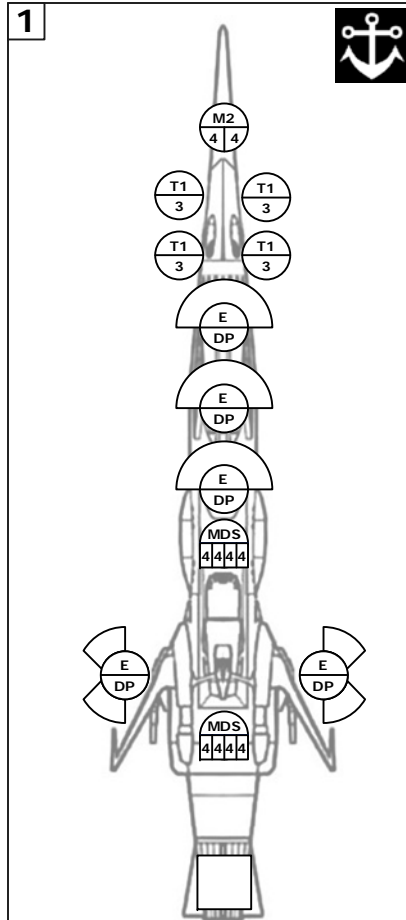

MOVEMENT LOG

	TURN 1	TURN 2	TURN 3	TURN 4	TURN 5	TURN 6	TURN 7	TURN 8	TURN 9	TURN 10
1										
2										
3										

WARSHIP DATA

WARSHIP CLASS	2	WARSHIP CLASS WEAPON SYSTEM FIRING CAPABILITIES	1
POWER RATING FACTOR	6	TACTICAL WARP COST	10
STRATEGIC WARP COST	20	TURN MODE	
CURRENT SPEED	1-6	REQUIRED MOVEMENT	1 HEX
TURNING COST	.5 PRF	SIDESLIP COST	1.0 PRF
7-12	2 HEXES	.5 PRF	1.0 PRF

MINE SWEEPING SYSTEM - TYPE 1

MSS	RANGE	ATTACKS	DAMAGE
6	1	1D6	

UNIT NAME:	UNIT NUMBER:
1 SUPPORT CRAFT	
UNIT NAME:	UNIT NUMBER:
2 SUPPORT CRAFT	
UNIT NAME:	UNIT NUMBER:
3 SUPPORT CRAFT	

SPACE DEFENSE SYSTEMS